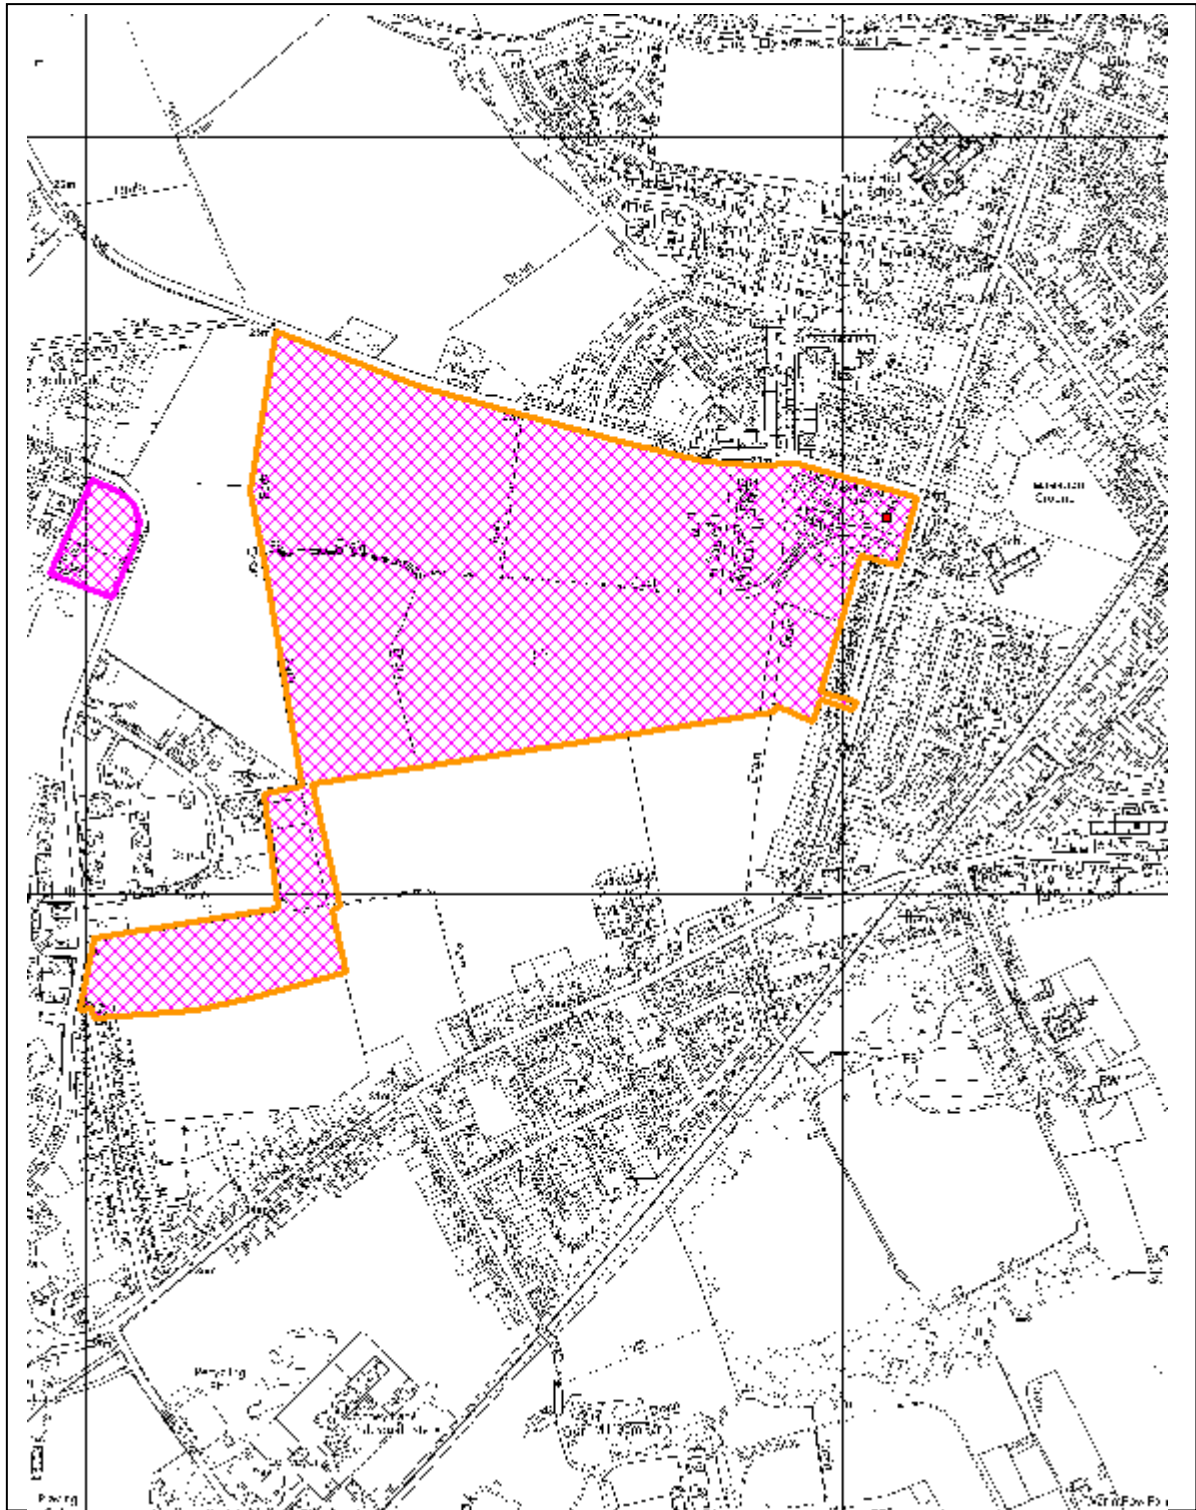

PLANNING COMMITTEE

19 March 2020

(Agenda Item 7)

PLANNING APPLICATION ITEMS

LOCATION PLANS

9 Mere Brow Lane, Tarleton, PR4 6JP.

Land To The Rear Of 38 Newarth Lane, Hesketh Bank, PR4 6RS.

Chapel Court, Chapel Mews, Ormskirk, L39 4XB.

Site Of Former Yew Tree Farm, Liverpool Road South,
Burscough, L40 7RE.

Land To The South Of, Northfield, Skelmersdale, WN8 6TN.