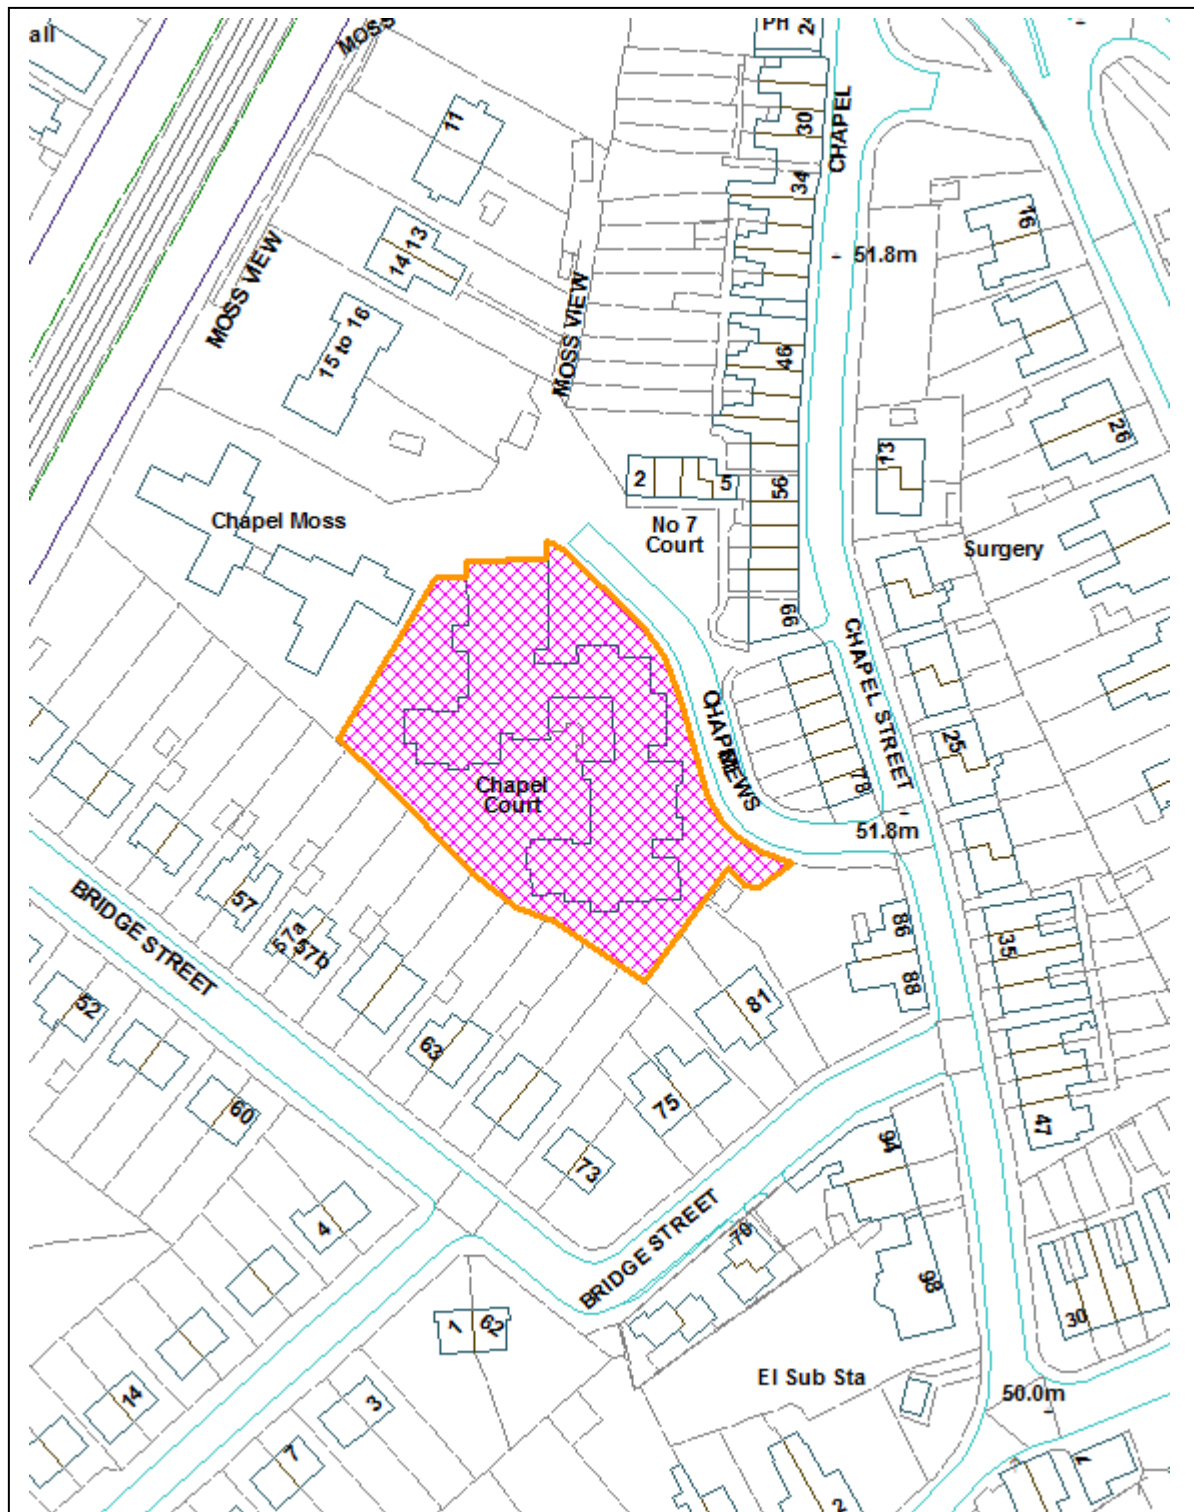

PLANNING COMMITTEE

19 March 2020

(Agenda Item 7)

PLANNING APPLICATION ITEMS

LOCATION PLANS

9 Mere Brow Lane, Tarleton, PR4 6JP.

Land To The Rear Of 38 Newarth Lane, Hesketh Bank, PR4 6RS.

Chapel Court, Chapel Mews, Ormskirk, L39 4XB.

Site Of Former Yew Tree Farm, Liverpool Road South,
Burscough, L40 7RE.

Land To The South Of, Northfield, Skelmersdale, WN8 6TN.