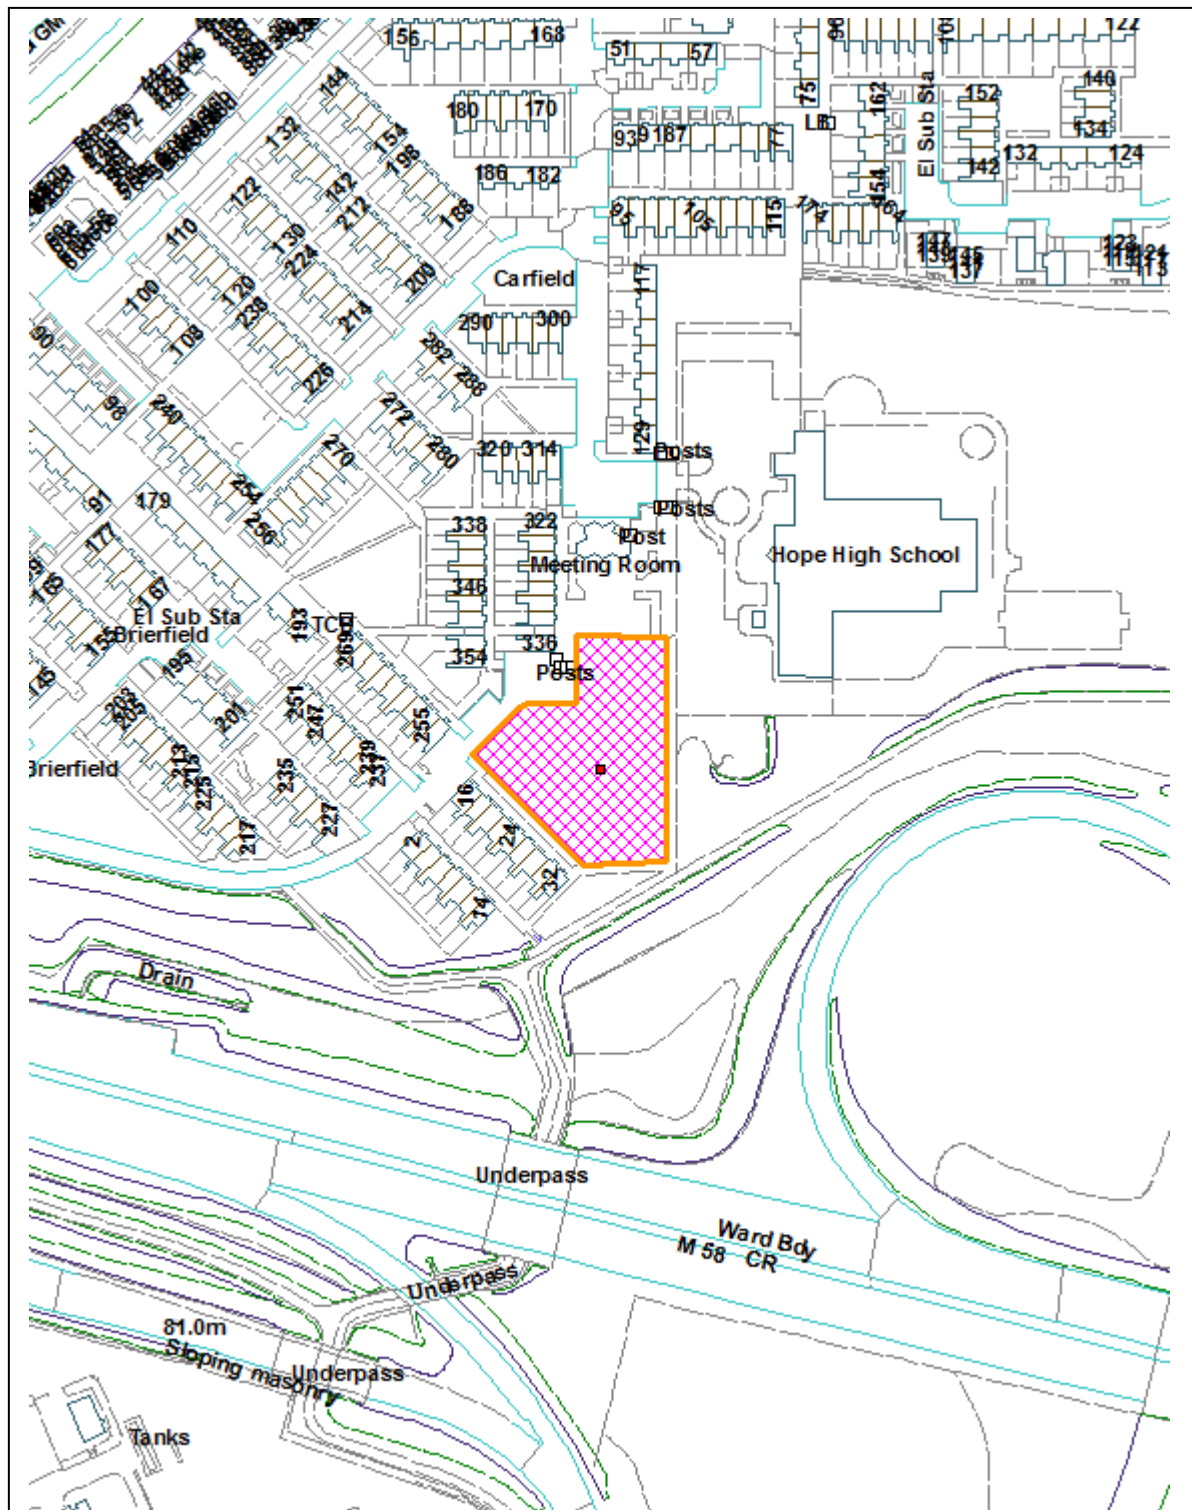

PLANNING COMMITTEE

19 March 2020

(Agenda Item 7)

PLANNING APPLICATION ITEMS

LOCATION PLANS

9 Mere Brow Lane, Tarleton, PR4 6JP.

Land To The Rear Of 38 Newarth Lane, Hesketh Bank, PR4 6RS.

Chapel Court, Chapel Mews, Ormskirk, L39 4XB.

Site Of Former Yew Tree Farm, Liverpool Road South,
Burscough, L40 7RE.

Land To The South Of, Northfield, Skelmersdale, WN8 6TN.