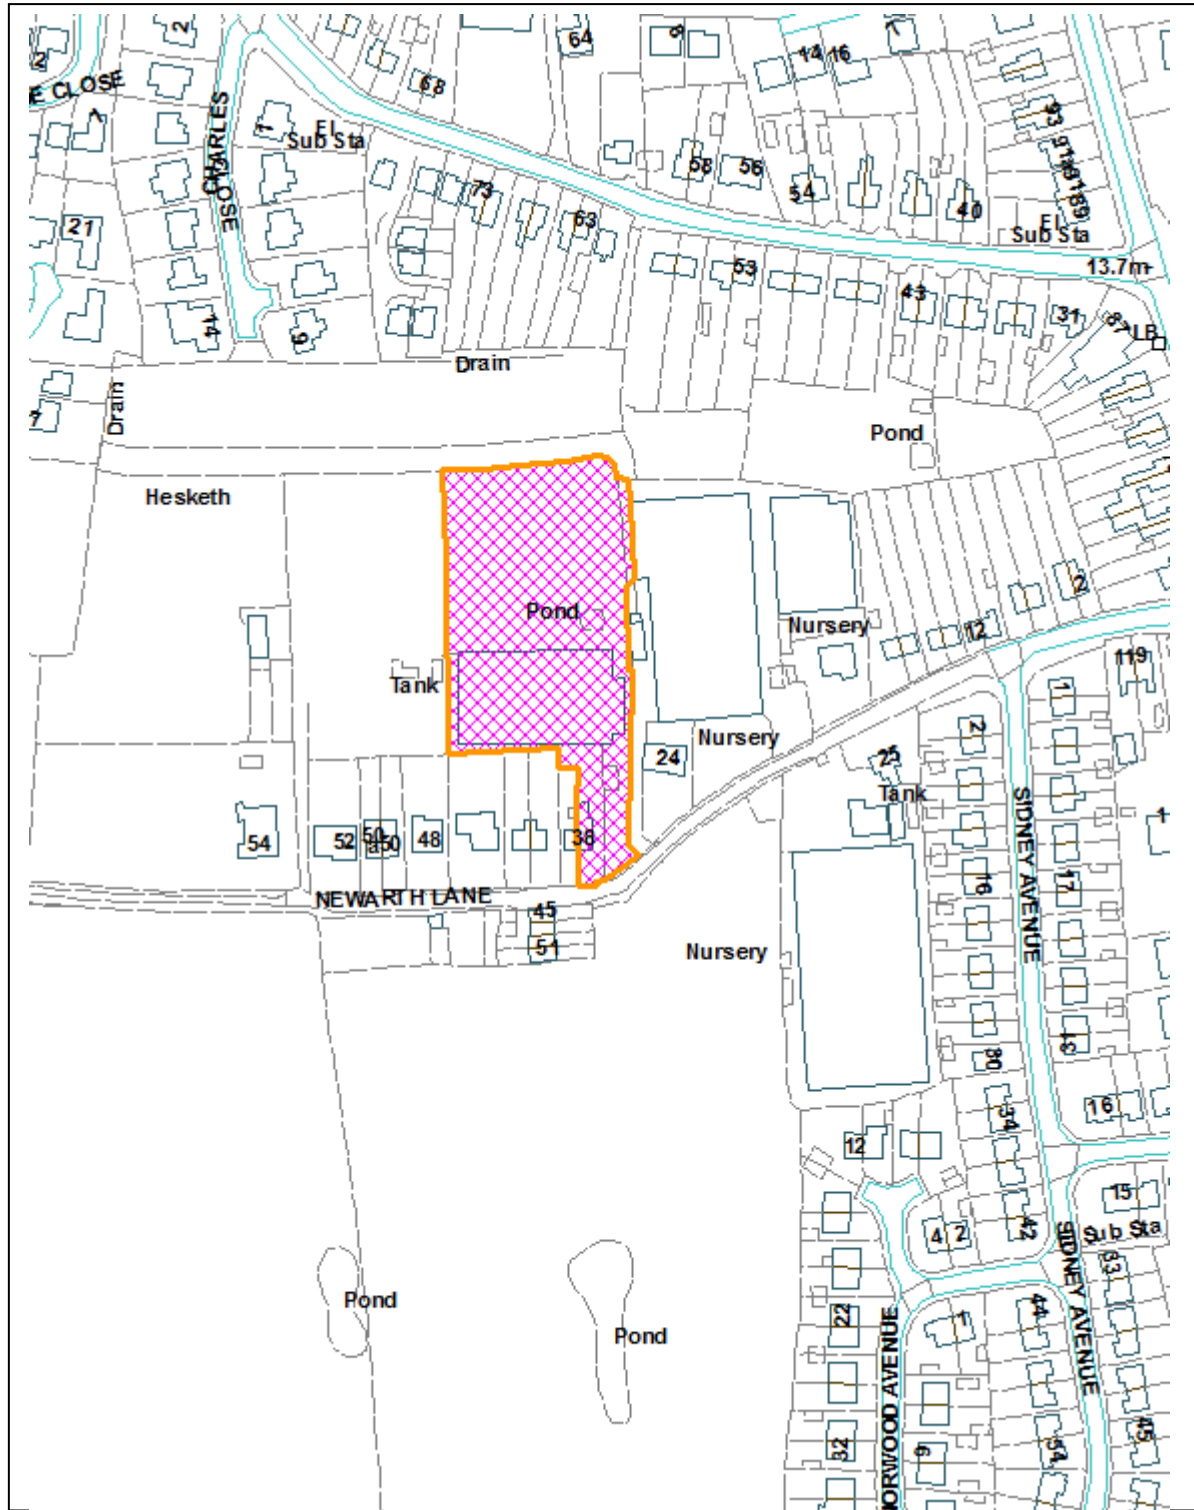

PLANNING COMMITTEE

19 March 2020

(Agenda Item 7)

PLANNING APPLICATION ITEMS

LOCATION PLANS

9 Mere Brow Lane, Tarleton, PR4 6JP.

Land To The Rear Of 38 Newarth Lane, Hesketh Bank, PR4 6RS.

Chapel Court, Chapel Mews, Ormskirk, L39 4XB.

Site Of Former Yew Tree Farm, Liverpool Road South,
Burscough, L40 7RE.

Land To The South Of, Northfield, Skelmersdale, WN8 6TN.