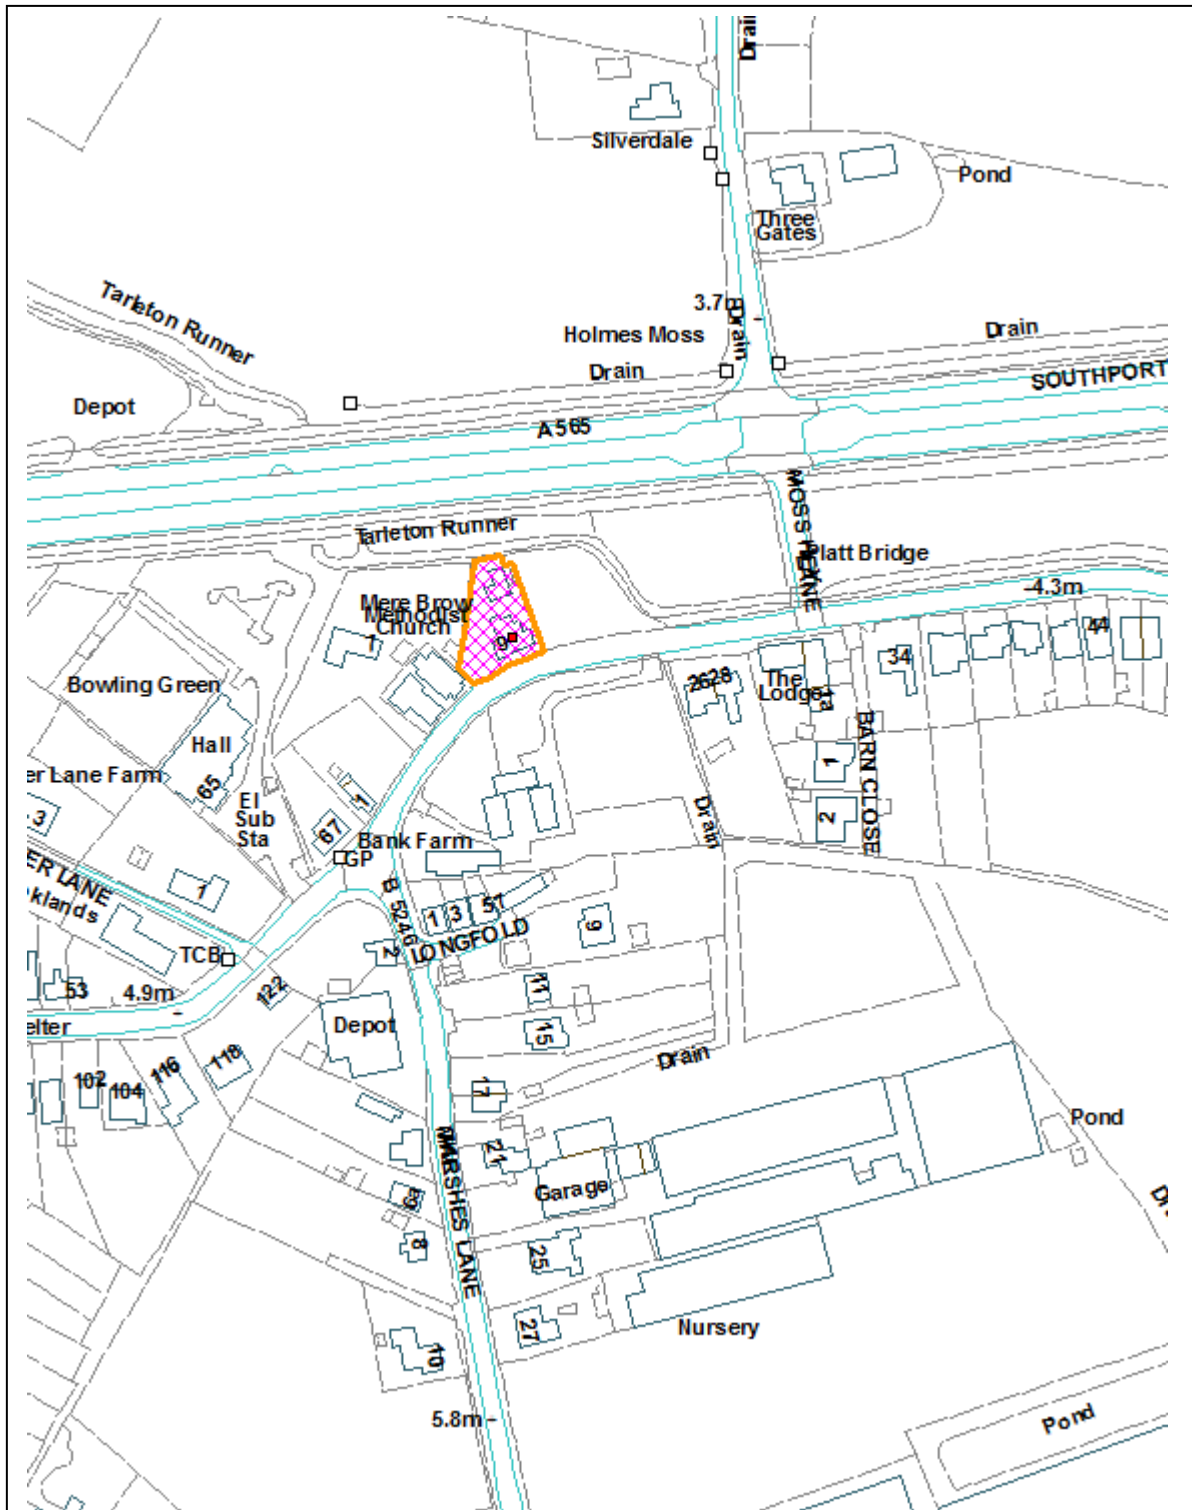

PLANNING COMMITTEE

19 March 2020

(Agenda Item 7)

PLANNING APPLICATION ITEMS

LOCATION PLANS

9 Mere Brow Lane, Tarleton, PR4 6JP.

Land To The Rear Of 38 Newarth Lane, Hesketh Bank, PR4 6RS.

Chapel Court, Chapel Mews, Ormskirk, L39 4XB.

Site Of Former Yew Tree Farm, Liverpool Road South,
Burscough, L40 7RE.

Land To The South Of, Northfield, Skelmersdale, WN8 6TN.